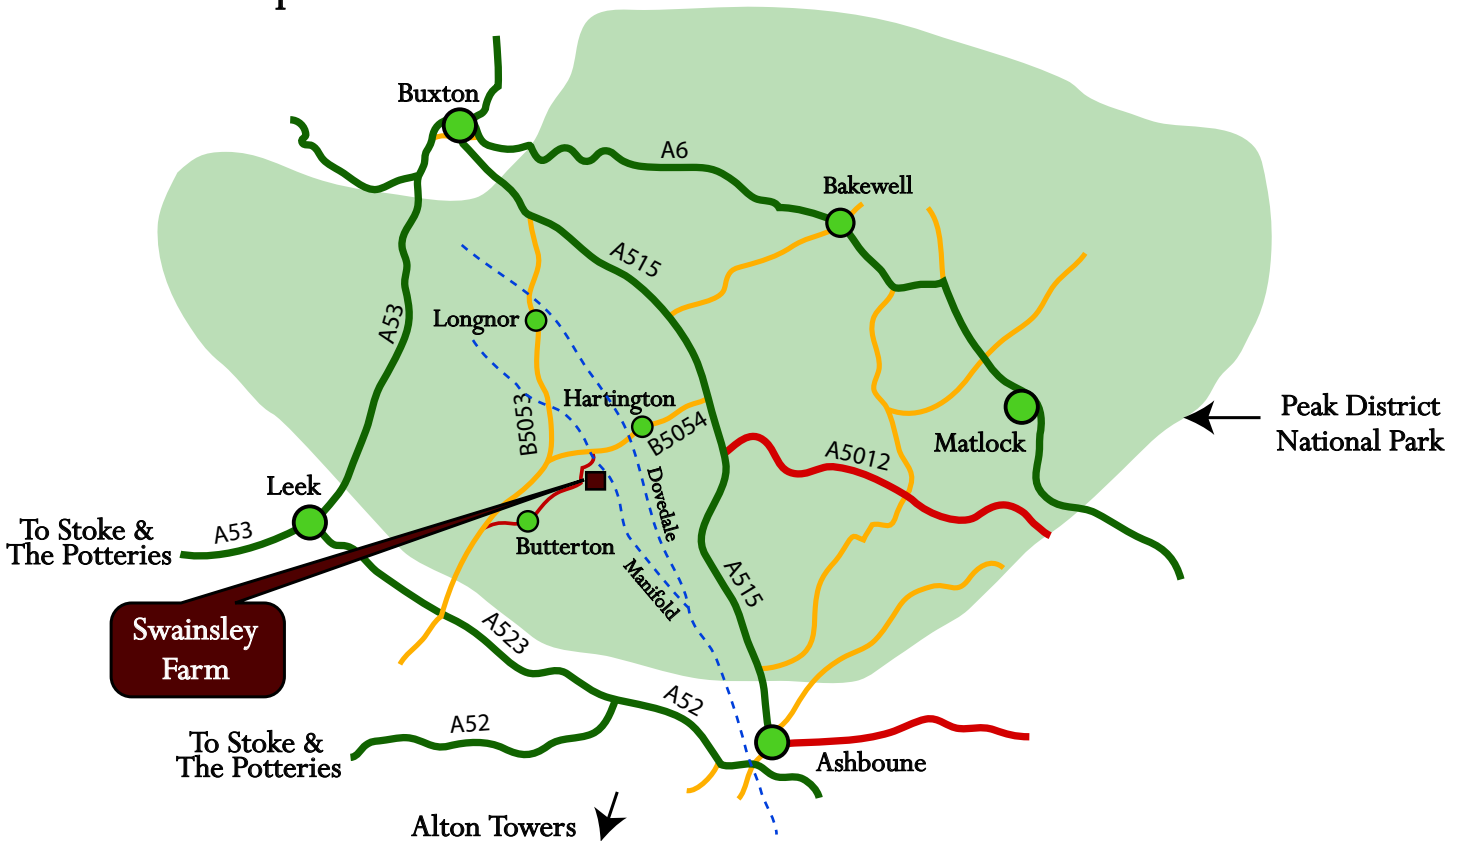

Swainsley Farm

Wide Area Map

Close Area Map

Chris and Liz Snook, Swainsley Farm, Butterton, Nr Leek, Staffordshire, ST13 7SS

Tel / Fax: 01298 84530 - eMail: info@swainsleyfarm.co.uk - www.swainsleyfarm.co.uk