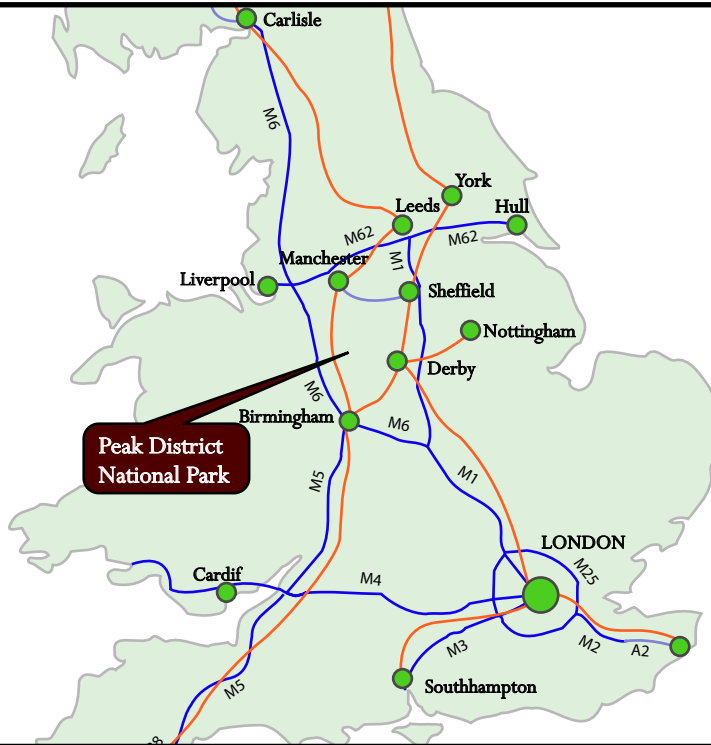

Swainsley Farm

Wide Area Map

Close Area Map

Chris and Liz Snook, Swainsley Farm, Butterton, Nr Leek, Staffordshire, ST13 7SS

Tel / Fax: 01298 84530 - eMail: info@swainsleyfarm.co.uk - www.swainsleyfarm.co.uk